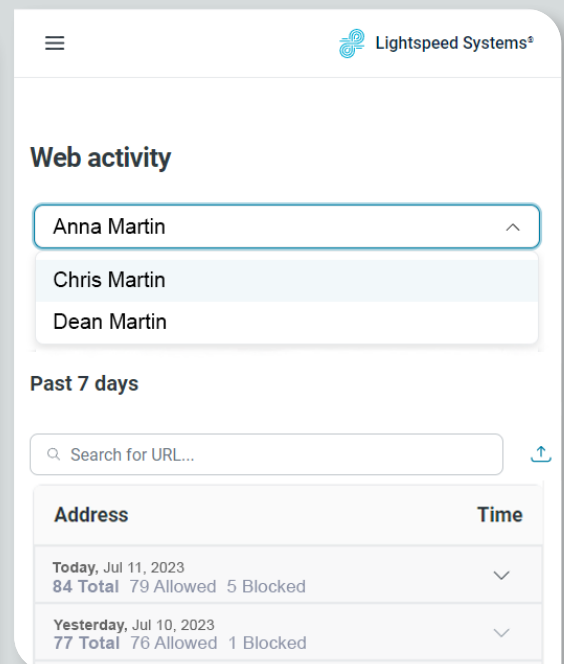

MOBILE VIEW