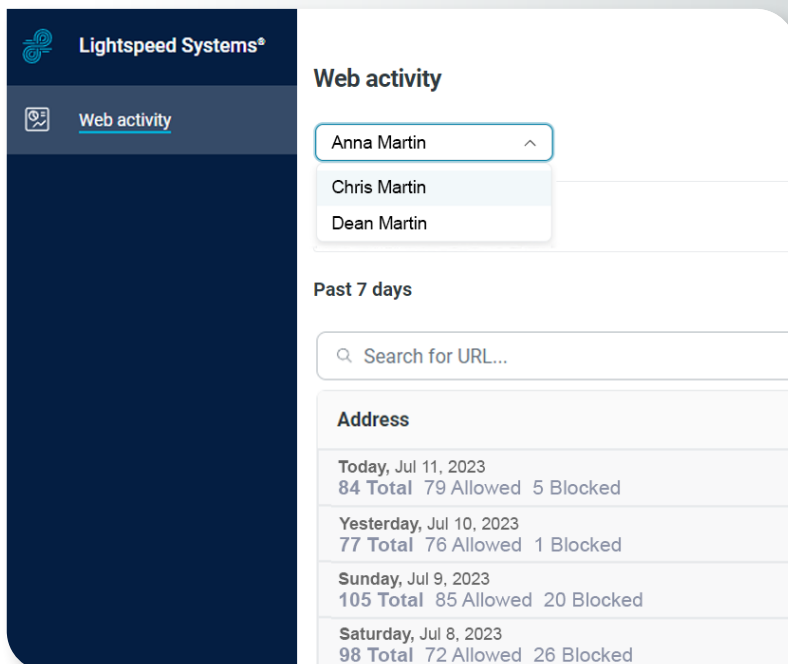

# The Lightspeed Parent Portal

## Sign Up for the Portal

The Lightspeed Parent Portal is a full web-based portal that is mobile responsive, so you can easily check on your child's internet activity in real time and take action.

### HOW TO ENROLL:

1. You will receive a Weekly Student Online Activity Report email from: [do\\_not\\_reply@lightspeedsystems.com](mailto:do_not_reply@lightspeedsystems.com).
2. Click the "or register" hyperlink at the bottom of the Weekly Student Online Activity Report email to register/create an account.
3. A verification email will be sent to the email address you provided during the registration process to log into the portal.
4. Once you are in the portal, you may use the drop-down to toggle between students if you have more than one child.

# Web Activity

This view provides detailed student internet activity on all sites visited at any time, including a time stamp for all sites accessed, ensuring they're safe and focused on learning.

WEB VIEW