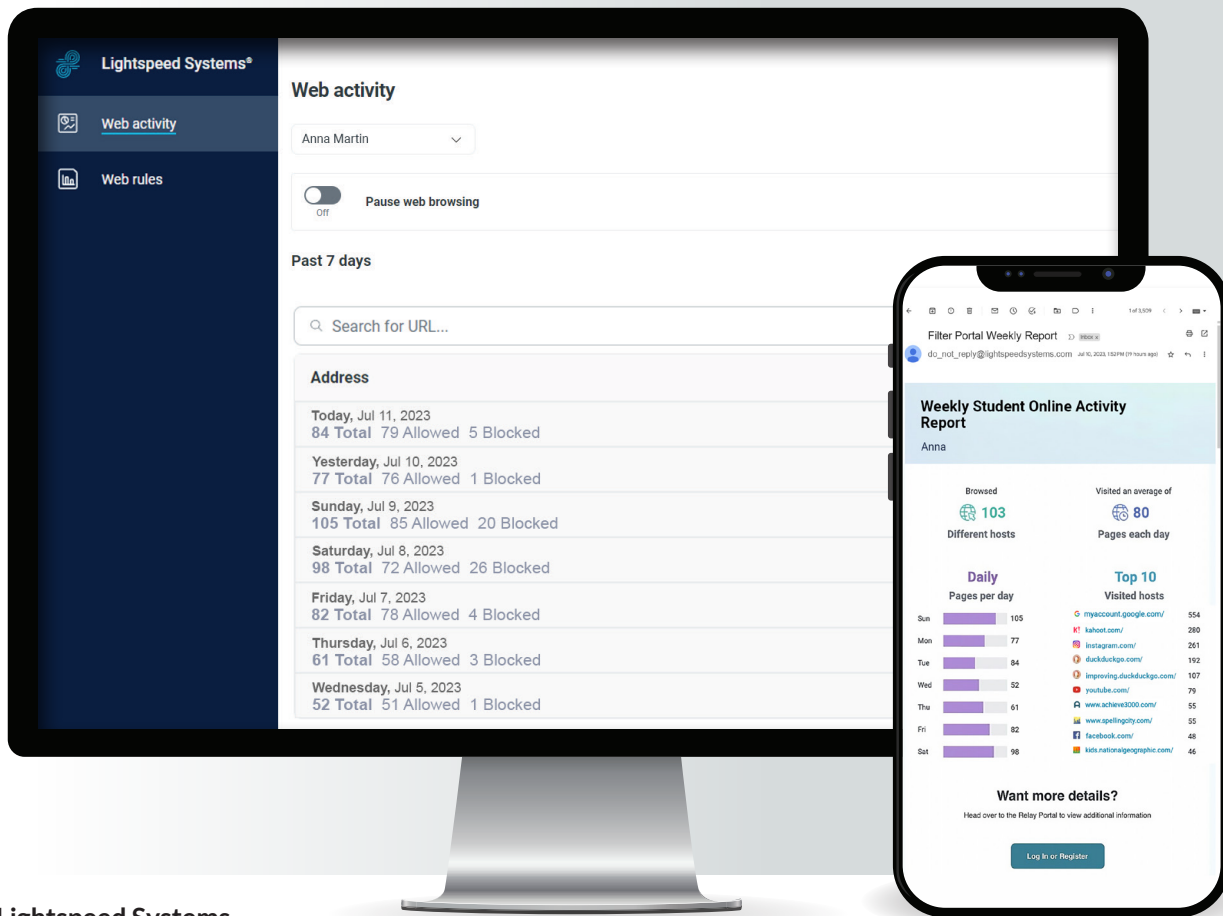

**For More Information:**

Attached you will find a helpful guide on Lightspeed Parent Portal resources. This document provides more details on how to use the portal and navigate its features.

We believe this tool will be valuable in ensuring your student experiences a safe and responsible online environment.

# Parent Guide: Lightspeed Parent Portal™

**Lightspeed Systems®**  
Safety, security, and equity. *At the speed of light.*

# Introducing the Lightspeed Parent Portal

With so many new technologies and learning methods introduced every day, your involvement in your child's learning is more important than ever. To support this, your school has partnered with Lightspeed Systems® to give you visibility and control of your child's internet usage while on school-issued devices, at home and after-school hours.

With the Lightspeed Parent Portal, you have access to:

- The Weekly Student Online Activity Report, sent to your email. This report summarizes your child's web browsing activity for the week.
- The full, web-based portal delivering in-depth visibility and control over your child's online activity. Know exactly when and what sites are accessed in real time, then pause screens or control app usage as needed.