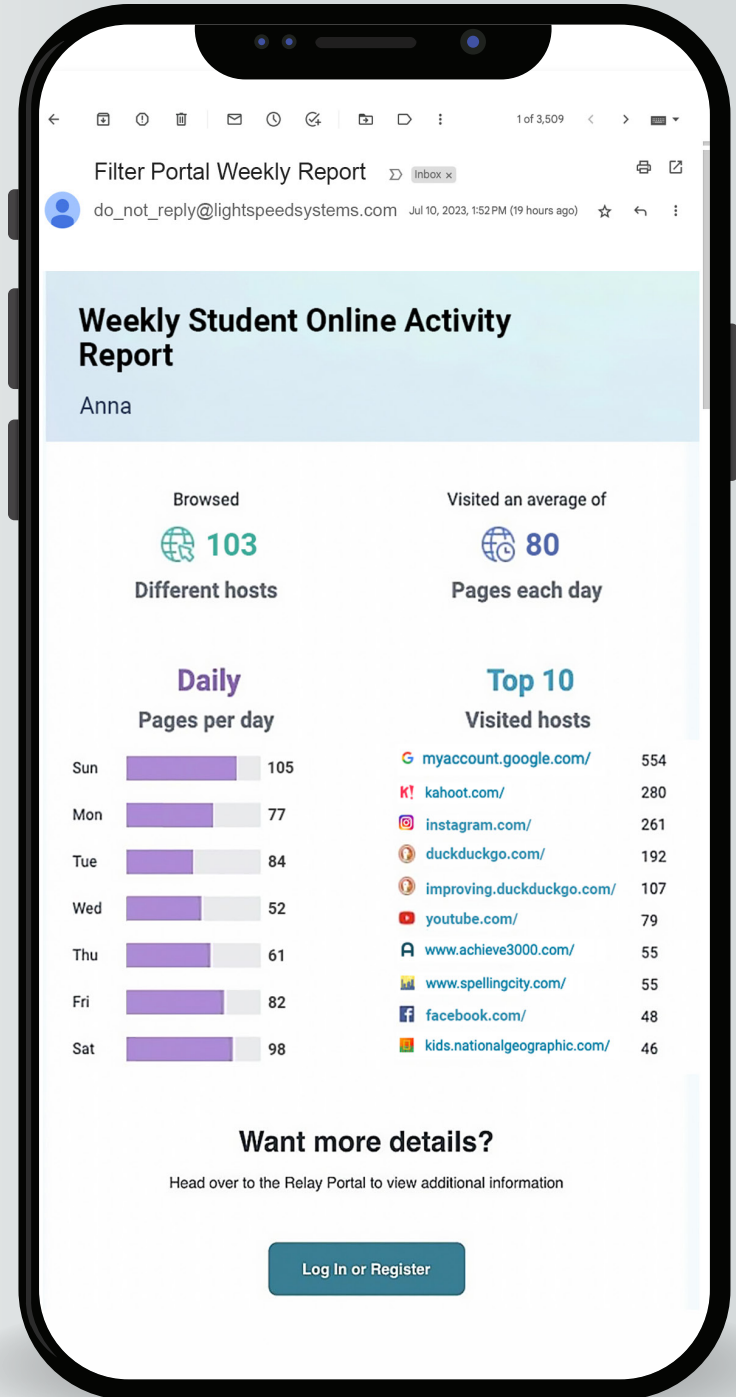

With the Lightspeed Parent Portal, you have access to:

- The Weekly Student Online Activity Report, sent to your email. This report summarizes your child's web browsing activity for the week.
- The full, web-based portal delivering in-depth visibility and control over your child's online activity. Know exactly when and what sites are accessed in real time, then pause screens or control app usage as needed.

# The Weekly Student Online Activity Report

The Weekly Student Online Activity Report summarizes your child's web browsing activity for the week; including page visits and website host metrics.

With the Weekly Student Online Activity Report you'll see:

- Top Websites: Top 10 visited hosts
- Daily Website Visits: Number of pages visited per day
- Total Browsed Hosts
- Average Daily Page Visits

The Weekly Student Online Activity Report will be emailed straight to your inbox every Sunday containing the Subject: *Filter Portal Weekly Report* and sent from: [do\\_not\\_reply@lightspeedsystems.com](mailto:do_not_reply@lightspeedsystems.com).

**Note:** be sure to check your Spam folder if you have not received it in your inbox.